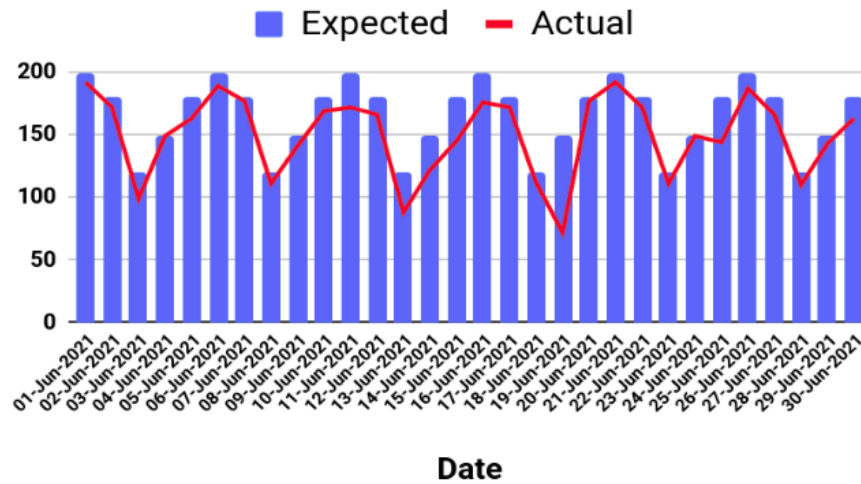

OPERATIONAL ANALYTICS

Attendance : Expected and Actual