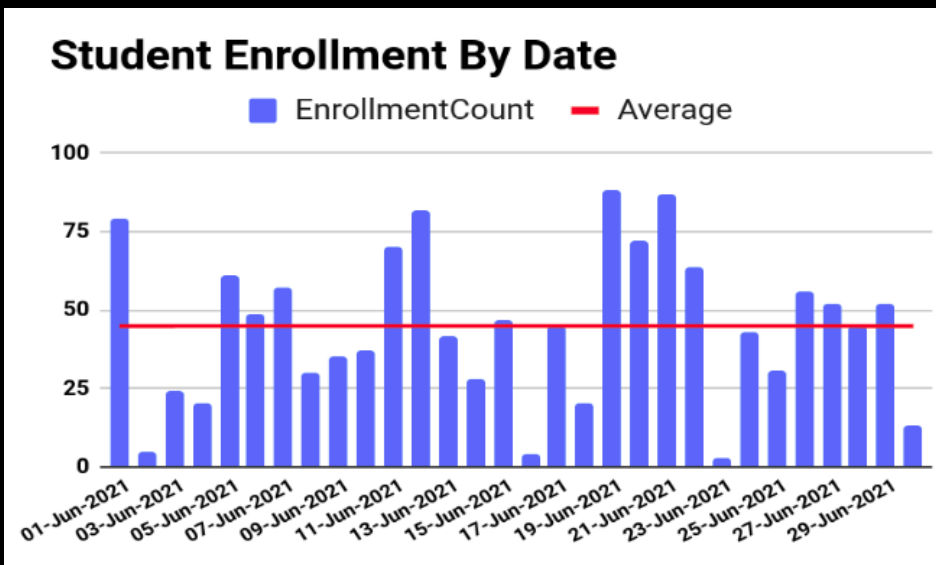

EDUCATION BUSINESS ANALYTICS