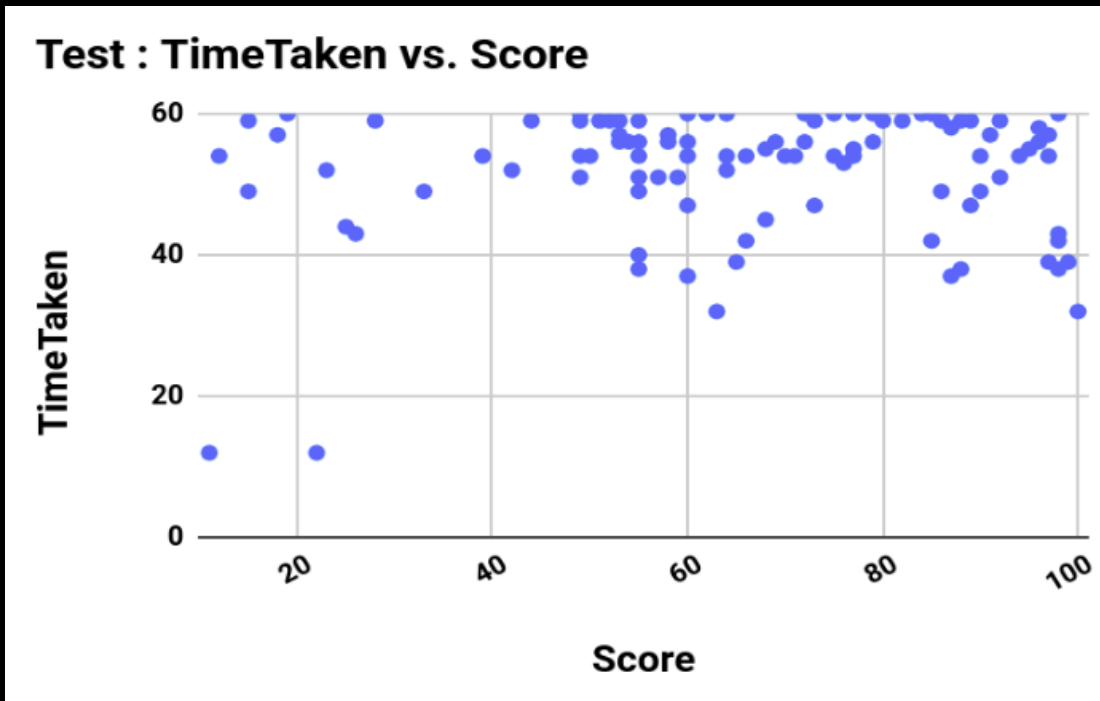

STUDENT PERFORMANCE ANALYTICS